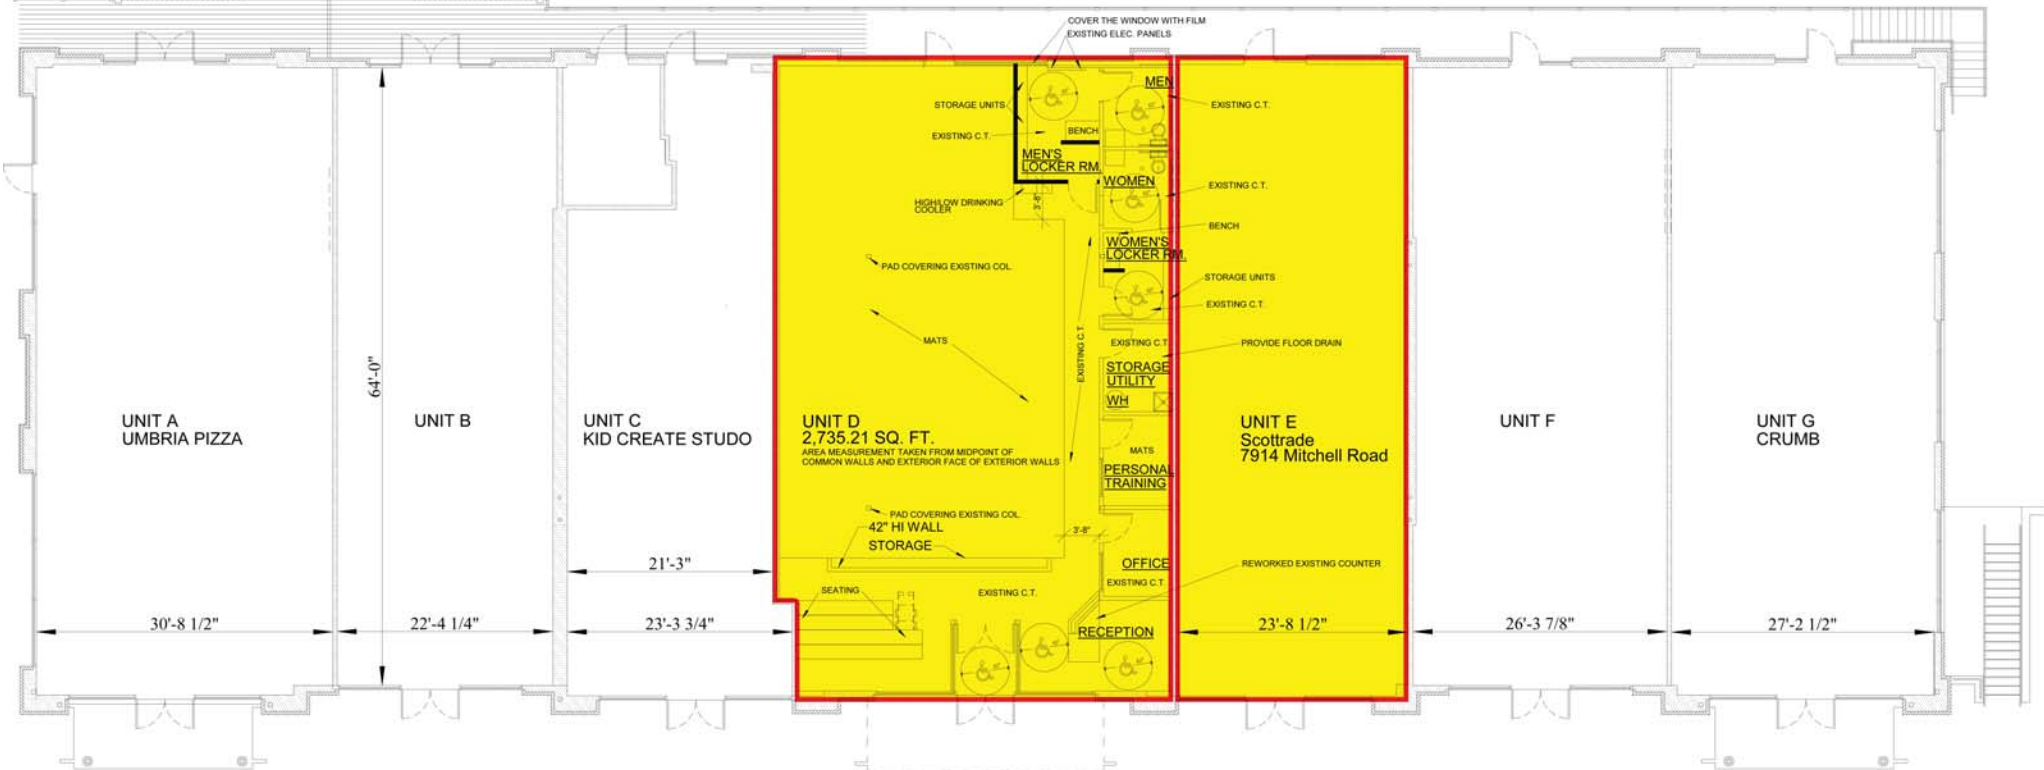

LOAN OAK CENTER

7942 Mitchell Road EDEN PRAIRIE, MN 55344

FOR LEASE

UNITS AVAILABLE

PROPOSED PLAN
SCALE: 1/8" = 1'-0"

TOTAL AREA (FOOT PRINT) OF BUILDING 13,232.32 SQ. FT.

Josh Bloom
Principal
651.207.3157 Call or Text
josh@bloomcommercial.com